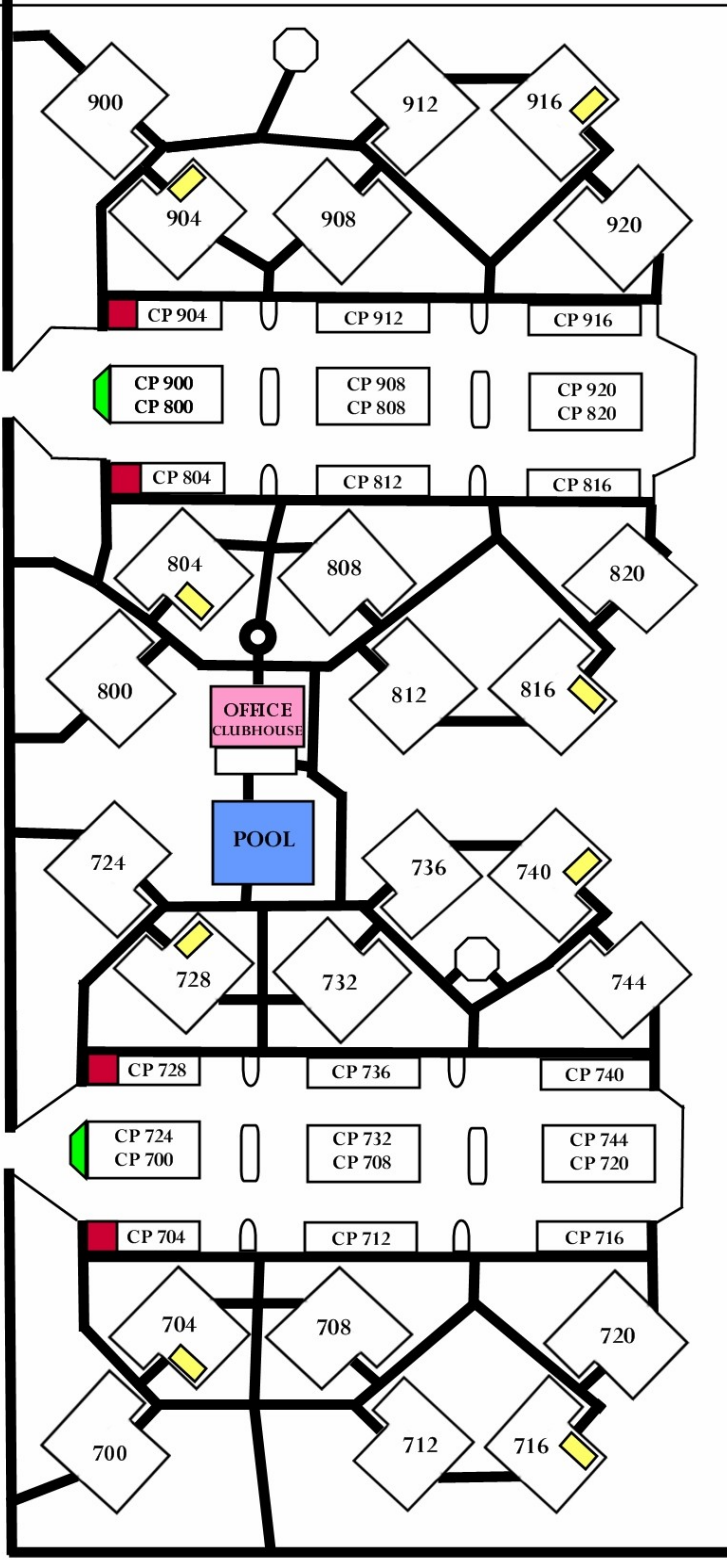

Apartments & Duplexes

816-229-3883

PROPERTY MAP

- Apartment Bldg
- Duplex
- Laundry
- Office / Clubhouse
- Trash
- Pool
- Gazebo
- Mailboxes
- Carports

N.E. SUNNYSIDE SCHOOL ROAD

N.E. SUNNYSIDE SCHOOL ROAD

RD MIZE ROAD

N.E. SUNNYSIDE LANE

N.E. SUNNYSIDE LANE